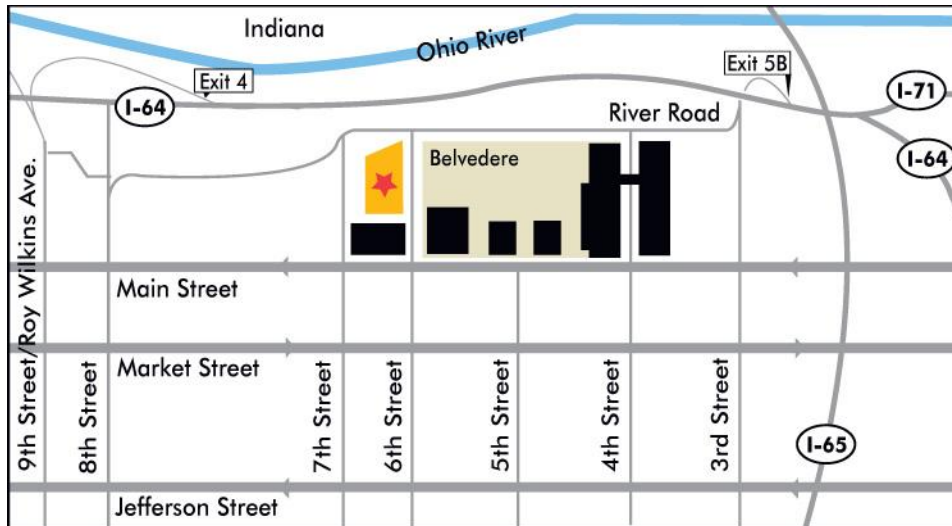

MUHAMMAD ALI CENTER

Directions

From I-64 West:

Exit on 3rd Street/River Rd. (exit #5B), right on River Road, and left on 6th Street. Entrance one-half block on right.

From I-64 East:

Cross the Sherman Minton Bridge, exit on 9th Street/Roy Wilkins Ave. (exit #4), left on Market Street and left on 5th Street. Left on Main Street and right on 6th Street. Entrance one-half block on left.

From I-71 and I-65:

Take I-64 West. Exit on 3rd Street/River Rd. (exit #5B), right on River Road, and left on 6th Street. Entrance one-half block on right.

Muhammad Ali Center

144 N. Sixth Street
Louisville, KY 40202